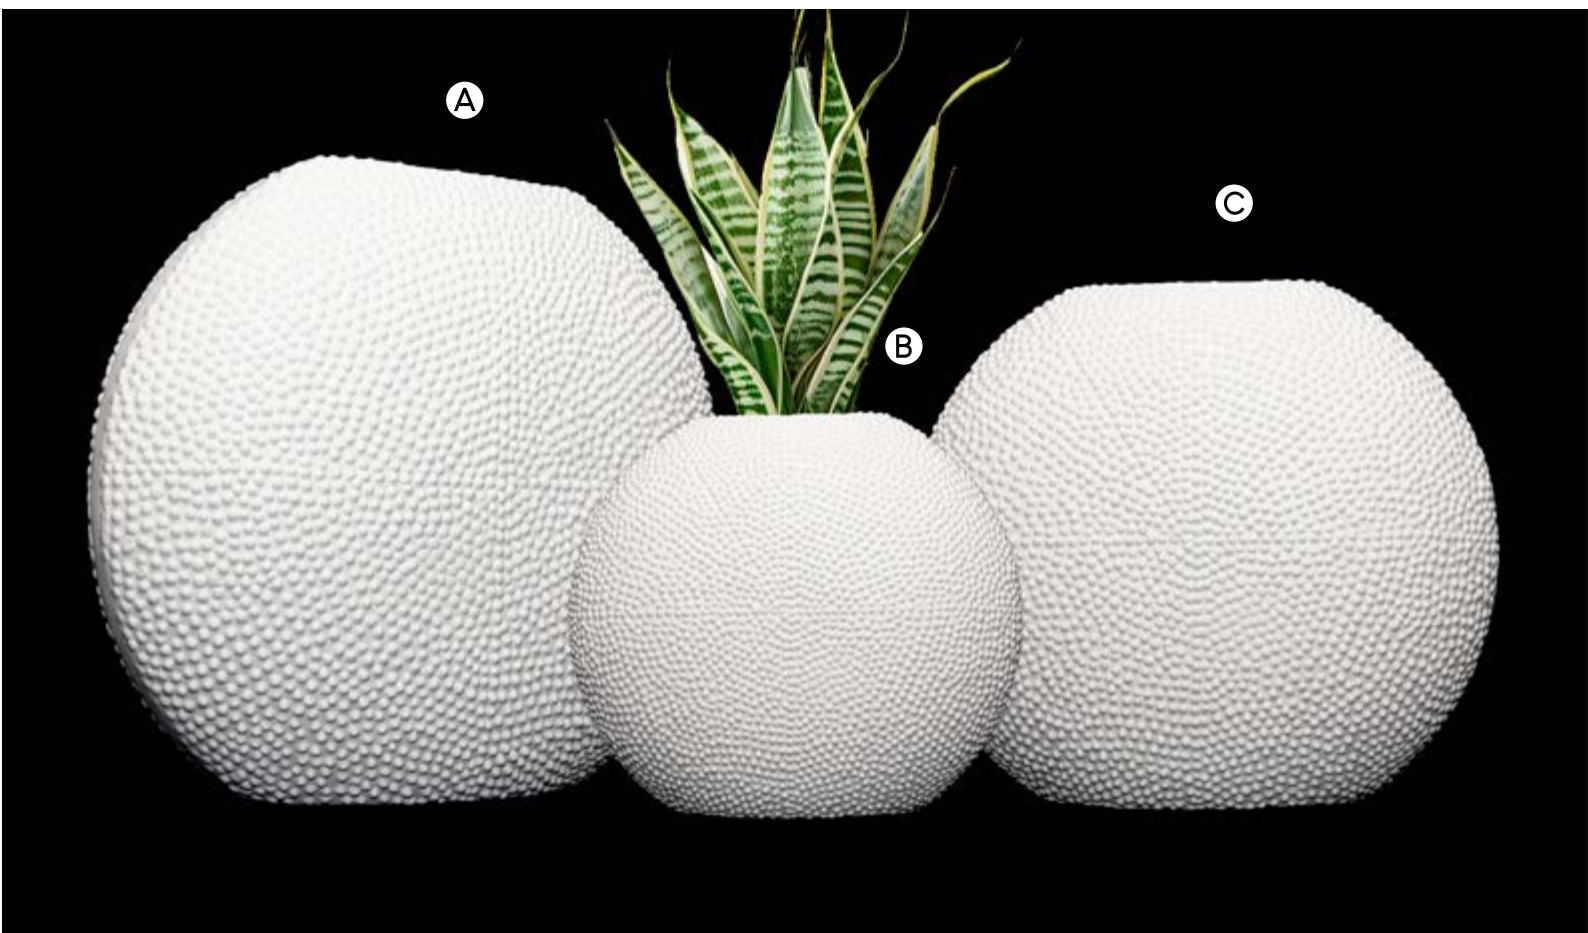

TF23-4 BIANCO

3/101/00

A TF2305G cm 50X45X14

B TF2305P cm 29X29X12

C TF2305M cm 40X33X13