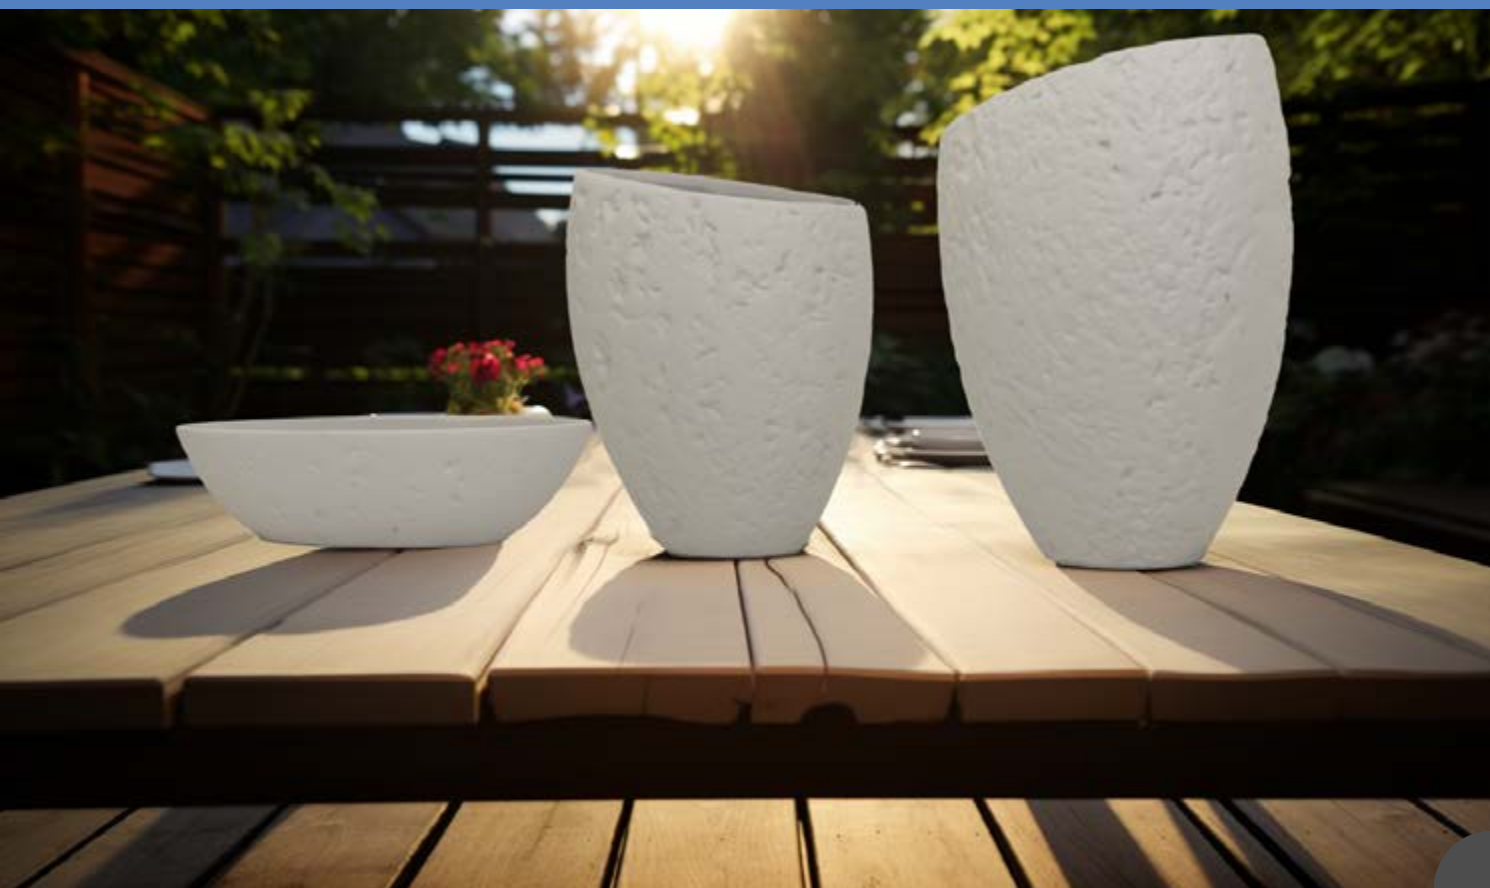

7 VASI RUSTICI